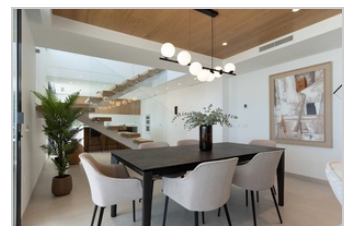

123 Javea Villas

0034 865 824 482

info@123javeavillas.com

www.123javeavillas.com

Benitachell Villa

Ref 704959 €2,195,000

READY TO MOVE INTO NOW! This exclusive villa is located in Cumbre del Sol, Benitachell - a residential area renowned for its fantastic seaviews and tranquil surroundings. Both M...

Beds 3

Size 539m²

Baths 5

Plot 847m²

Pool Yes

Description

READY TO MOVE INTO NOW! This exclusive villa is located in Cumbre del Sol, Benitachell – a residential area renowned for its fantastic seaviews and tranquil surroundings. Both Moraira and Javea are 15 minutes away and you will have a beautiful cove where you can swim just 5 mins drive away at Cala Moraig. The villa has a contemporary design and is distributed over three levels. The spaces are open and comfortable, where the interior/exterior limits are crossed and blurred. This project is defined by light colours, wood and an abundance of natural light from outside.

The main entrance is via the upper floor, where a large hall houses the stairwell and delimits the two villa modules. The villa has three bedrooms on this floor. The master bedroom is in one wing and is spacious and bright, with a private terrace and a spectacular en-suite bathroom. The other wing contains

123 Javea Villas

Web: www.123javeavillas.com **Email:** info@123javeavillas.com **Telephone:** 0034 865 824 482